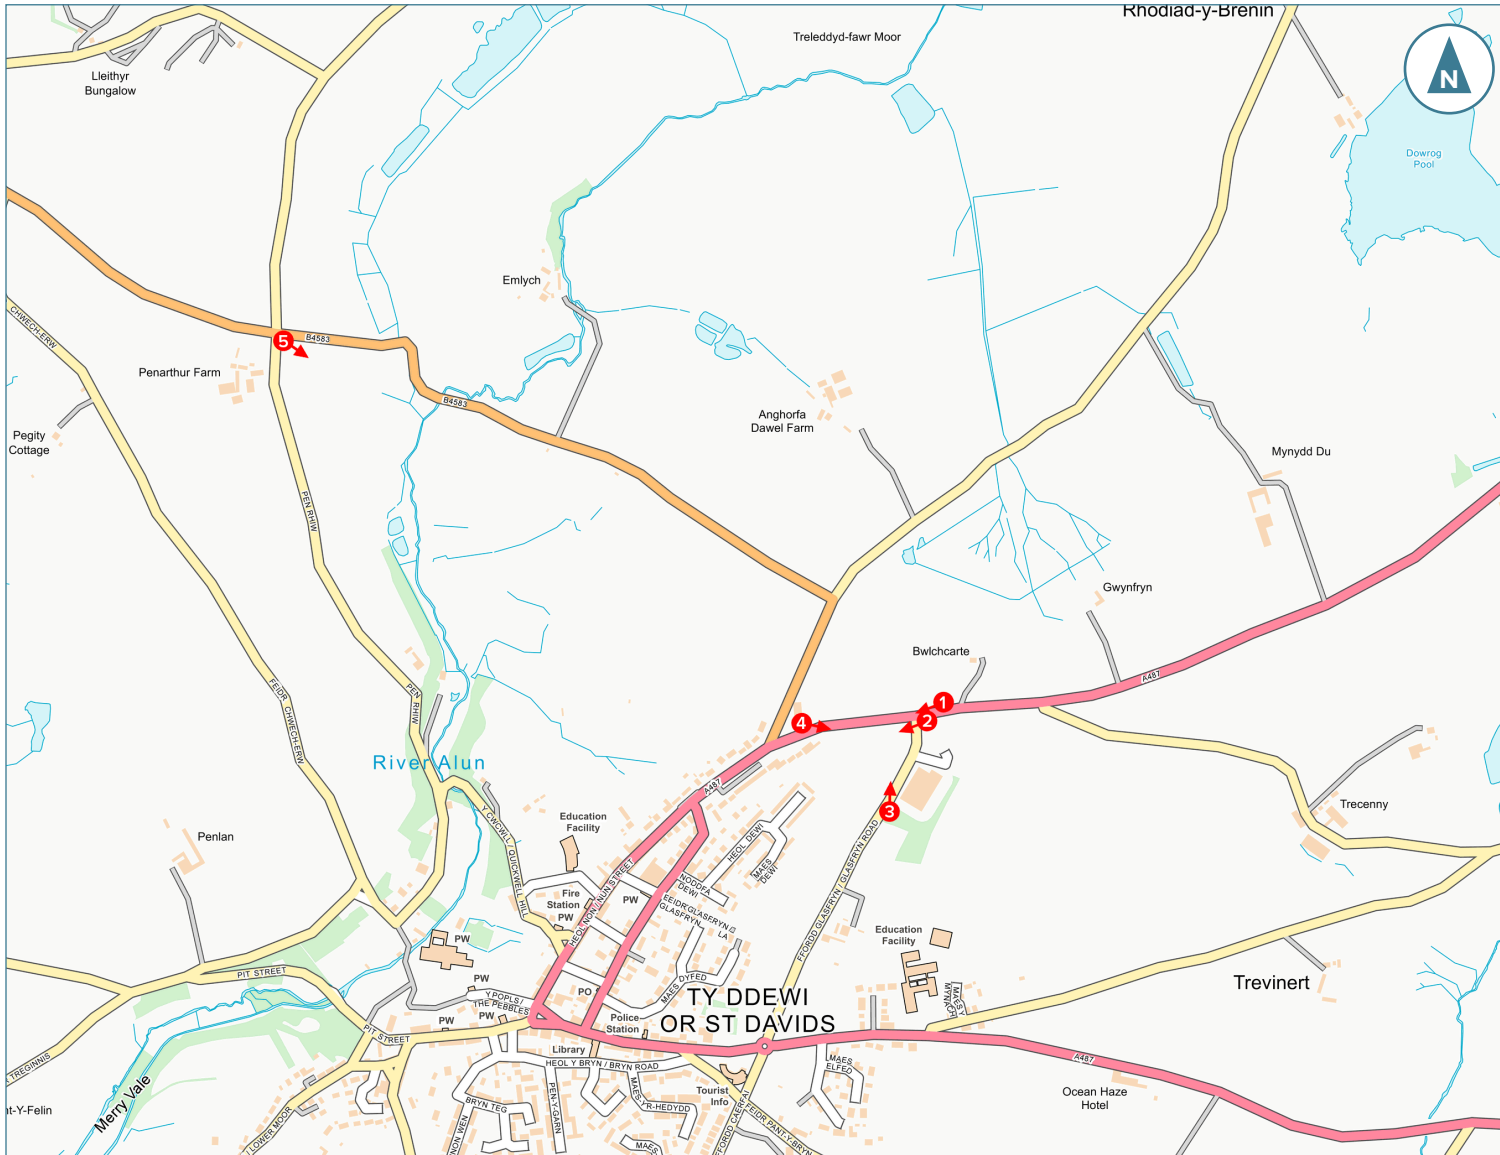

Viewpoint Locations

View	Description
1	View from A487, Looking SW
2	View from corner of A487 and Glasfryn Rd, Looking SW
3	View from Glasfryn Rd, Looking N
4	View from A487, Looking E
5	View from Corner of B4583 and Pen Rhiw, Looking SE